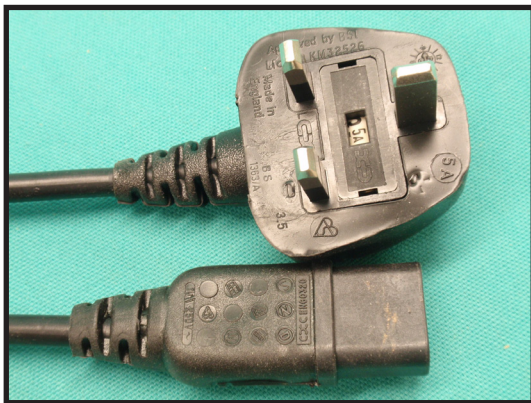

152900 - 13A UK Plug (5A) to IEC Socket (2m)

All fittings are fully moulded and fused. 13 Amp UK Plug with 5 Amp Fuse to IEC Socket on a 2m Long cable.

Unit 14 Winterbeck Ind Est, Orston Lane ,
Bottesford, Nottinghamshire, NG13 0AU , UK
Tel: +44 (0) 1949 860400 Email: sales@barencoco.uk
Website: www.barencoco.uk