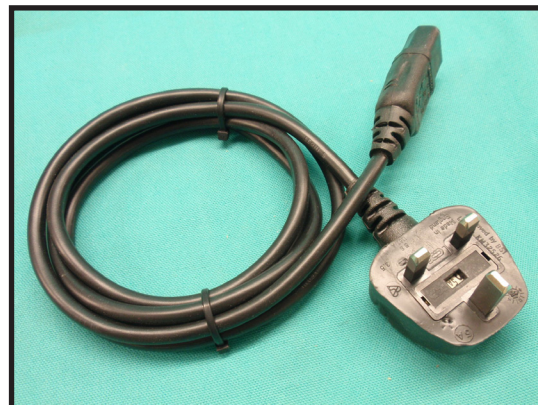

152900 - 13A UK Plug (5A) to IEC Socket (2m)

All fittings are fully moulded and fused. 13 Amp UK Plug with 5 Amp Fuse to IEC Socket on a 2m Long cable.

Unit 14 Winterbeck Ind Est, Orston Lane ,
Bottesford, Nottinghamshire, NG13 0AU , UK
Tel: +44 (0) 1949 860400 Email: sales@barencoco.uk
Website: www.barencoco.uk