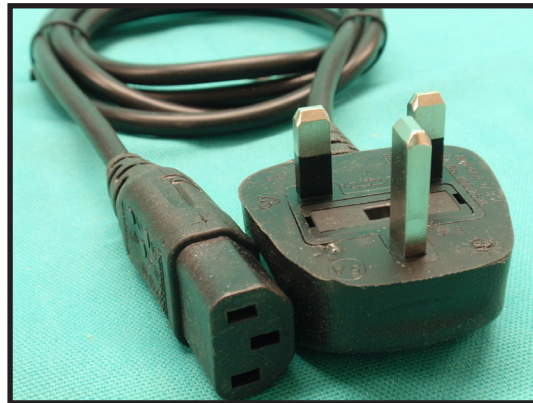

152900 - 13A UK Plug (5A) to IEC Socket (2m)

All fittings are fully moulded and fused. 13 Amp UK Plug with 5 Amp Fuse to IEC Socket on a 2m Long cable.

Unit 14 Winterbeck Ind Est, Orston Lane ,
Bottesford, Nottinghamshire, NG13 0AU , UK
Tel: +44 (0) 1949 860400 Email: sales@barencoco.uk
Website: www.barencoco.uk