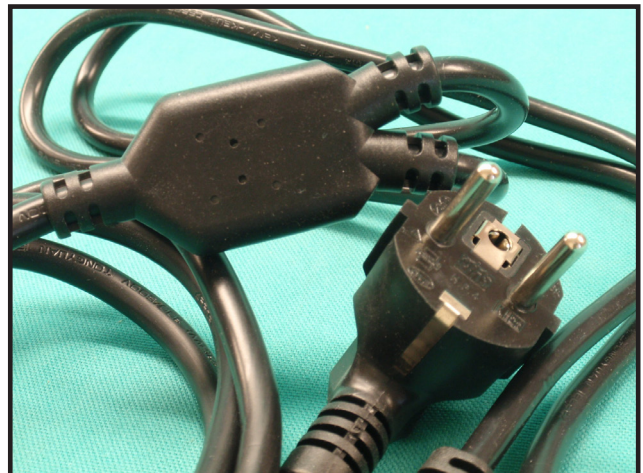

152917 - Schuko Plug to 2 x IEC Socket (2m)

This cable is ideal for powering multiply devises using 1 power outlet. All fittings are fully moulded and fused. Schuko Plug to 2 x IEC Sockets (C13 fittings) on a 2m Long cable.